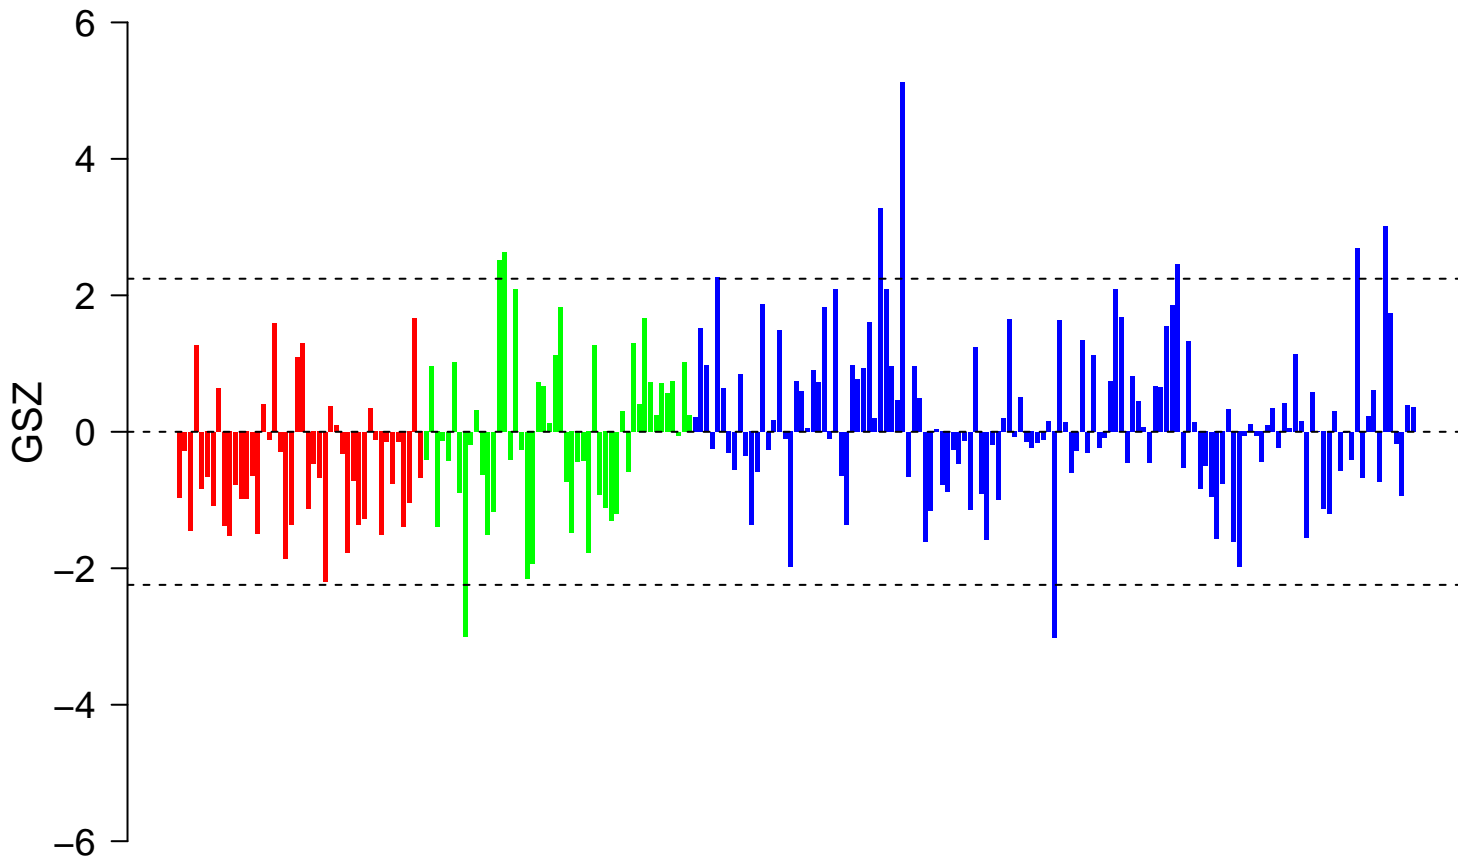

REACTOME_ACTIVATION_OF_CHAPERONE_GENES_BY_ATF6_ALPHA

REACTOME_ACTIVATION_OF_CHAPERONE_GENES_BY_ATF6_ALPHA

REACTOME_ACTIVATION_OF_CHAPERONE_GENES_BY_ATF6_ALPHA