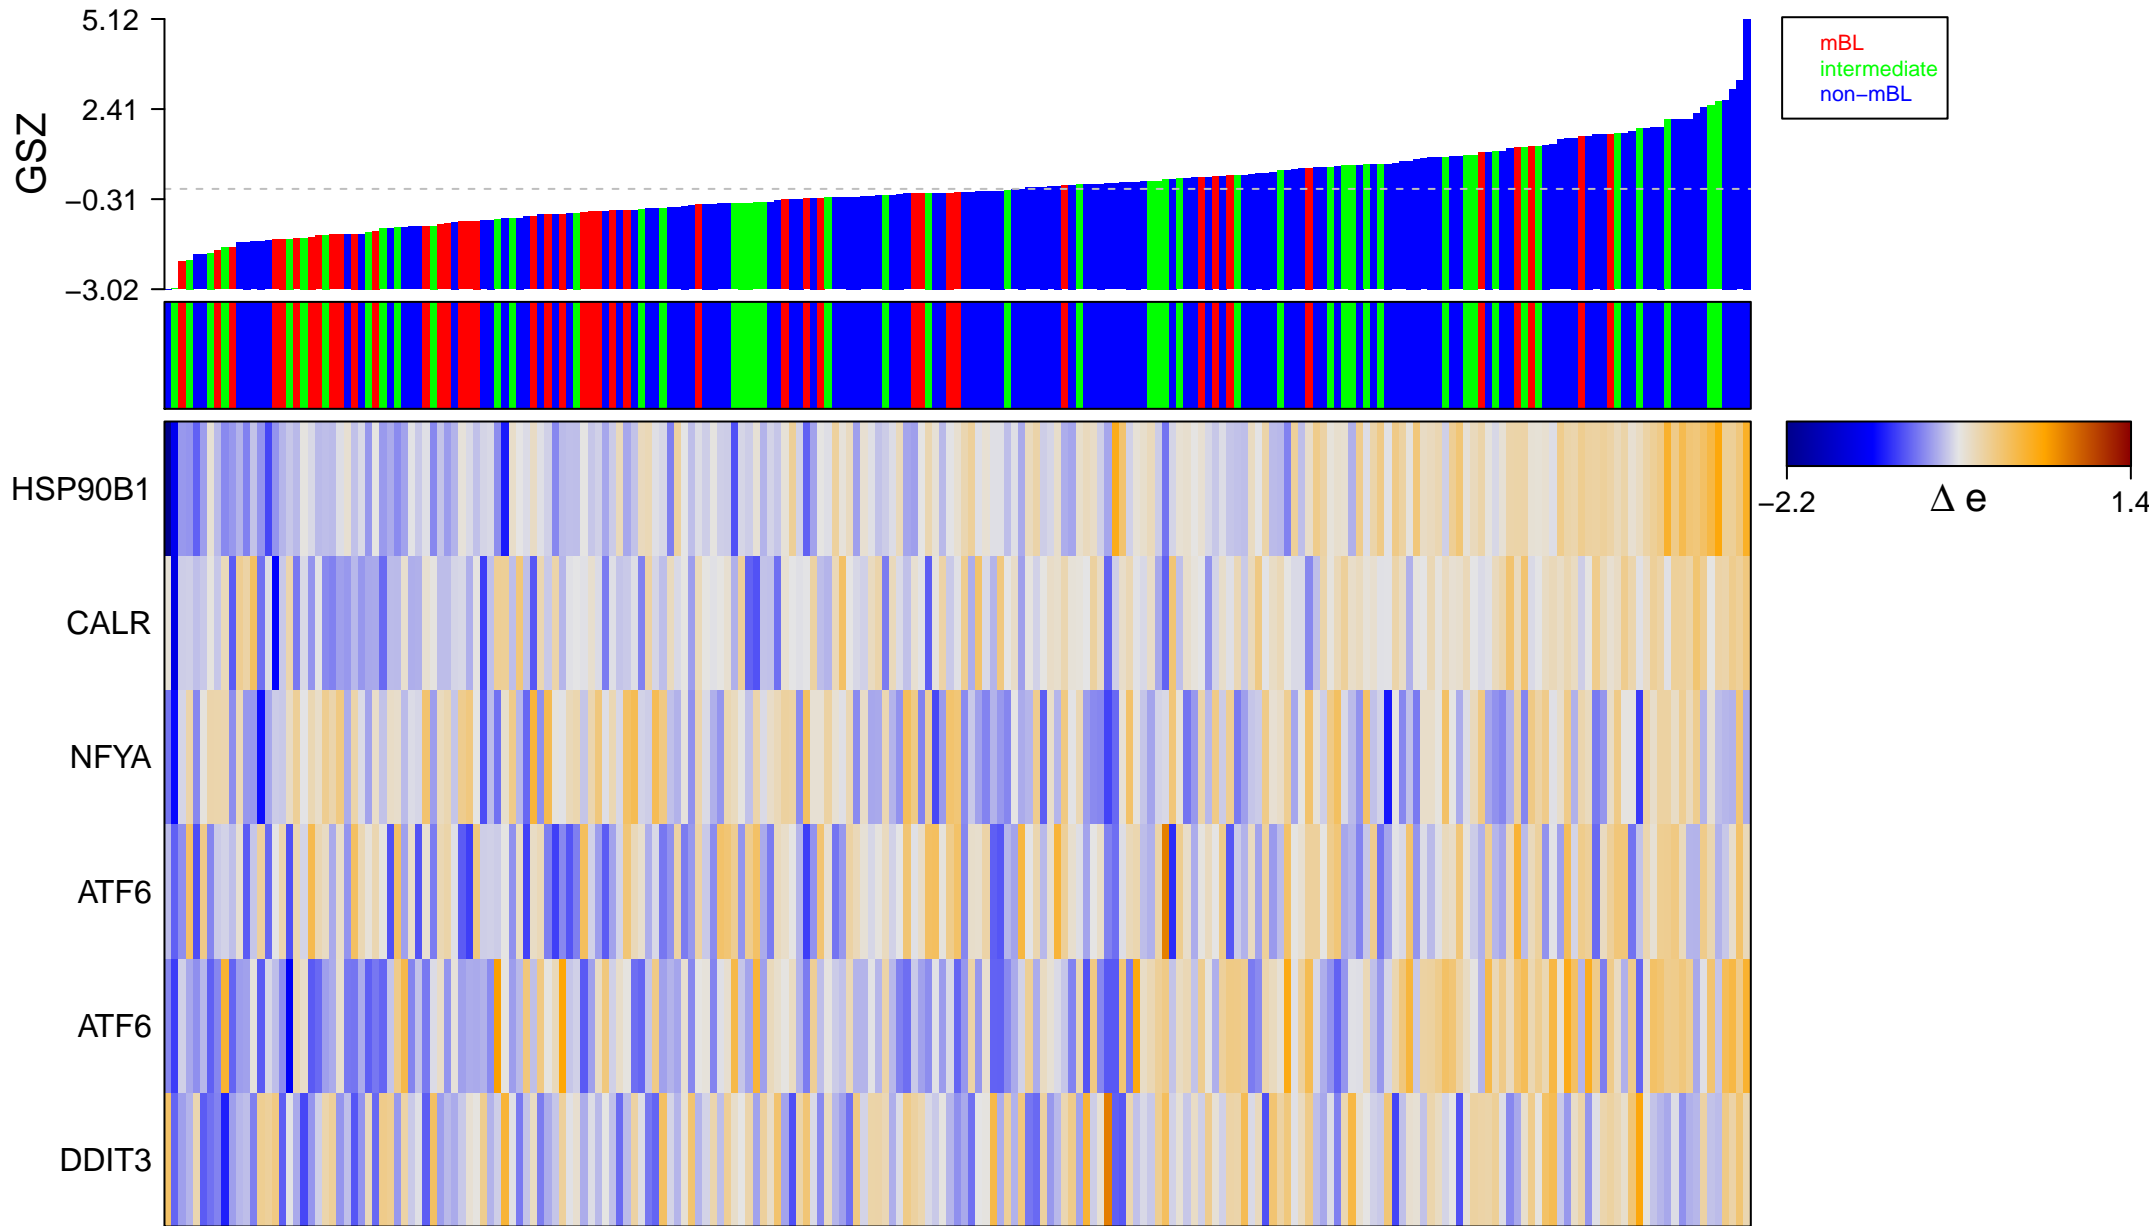

REACTOME_ACTIVATION_OF_CHAPERONE_GENES_BY_ATF6_ALPHA

REACTOME_ACTIVATION_OF_CHAPERONE_GENES_BY_ATF6_ALPHA

REACTOME_ACTIVATION_OF_CHAPERONE_GENES_BY_ATF6_ALPHA